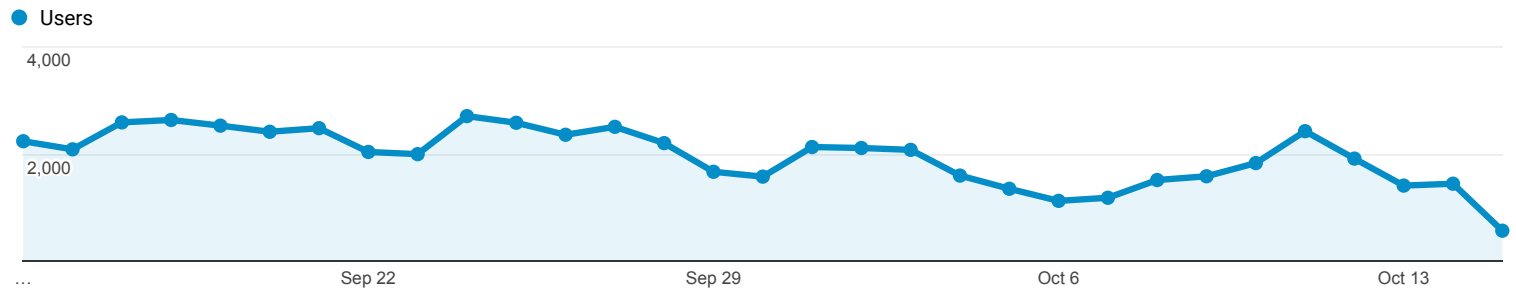

All Traffic

All Users  
100.00% Users

Sep 15, 2018 - Oct 15, 2018

Explorer

Summary

Source / Medium	Acquisition			Behavior			Conversions		
	Users	New Users	Sessions	Bounce Rate	Pages / Session	Avg. Session Duration	Goal Conversion Rate	Goal Completions	Goal Value
	<b>39,596</b> % of Total: 100.00% (39,596)	<b>36,190</b> % of Total: 100.02% (36,181)	<b>74,922</b> % of Total: 100.00% (74,922)	<b>58.42%</b> Avg for View: 58.42% (0.00%)	<b>1.95</b> Avg for View: 1.95 (0.00%)	<b>00:02:11</b> Avg for View: 00:02:11 (0.00%)	<b>0.00%</b> Avg for View: 0.00% (0.00%)	<b>0</b> % of Total: 0.00% (0)	<b>\$0.00</b> % of Total: 0.00% (0.00)
1. <a href="#">google / organic</a>	<b>27,936</b> (70.75%)	<b>27,226</b> (75.23%)	<b>35,351</b> (47.18%)	58.88%	1.78	00:00:59	0.00%	0 (0.00%)	\$0.00 (0.00%)
2. <a href="#">(direct) / (none)</a>	<b>8,709</b> (22.06%)	<b>6,348</b> (17.54%)	<b>35,091</b> (46.84%)	55.83%	2.18	00:03:29	0.00%	0 (0.00%)	\$0.00 (0.00%)
3. <a href="#">bing / organic</a>	<b>1,074</b> (2.72%)	<b>1,008</b> (2.79%)	<b>1,559</b> (2.08%)	68.06%	1.66	00:01:54	0.00%	0 (0.00%)	\$0.00 (0.00%)
4. <a href="#">yahoo / organic</a>	<b>735</b> (1.86%)	<b>691</b> (1.91%)	<b>961</b> (1.28%)	75.44%	1.39	00:01:22	0.00%	0 (0.00%)	\$0.00 (0.00%)
5. <a href="#">duckduckgo.com / referral</a>	<b>222</b> (0.56%)	<b>217</b> (0.60%)	<b>288</b> (0.38%)	72.22%	1.46	00:01:18	0.00%	0 (0.00%)	\$0.00 (0.00%)
6. <a href="#">r.search.aol.com / referral</a>	<b>70</b> (0.18%)	<b>65</b> (0.18%)	<b>87</b> (0.12%)	81.61%	1.21	00:00:16	0.00%	0 (0.00%)	\$0.00 (0.00%)
7. <a href="#">advisoryoptions.com / referral</a>	<b>47</b> (0.12%)	<b>45</b> (0.12%)	<b>75</b> (0.10%)	81.33%	1.28	00:01:36	0.00%	0 (0.00%)	\$0.00 (0.00%)
8. <a href="#">ctgoldandsilver.com / referral</a>	<b>41</b> (0.10%)	<b>41</b> (0.11%)	<b>44</b> (0.06%)	70.45%	1.43	00:00:40	0.00%	0 (0.00%)	\$0.00 (0.00%)
9. <a href="#">search.pch.com / referral</a>	<b>39</b> (0.10%)	<b>32</b> (0.09%)	<b>64</b> (0.09%)	90.62%	1.25	00:00:36	0.00%	0 (0.00%)	\$0.00 (0.00%)
10. <a href="#">webcrawler.com / referral</a>	<b>22</b> (0.06%)	<b>22</b> (0.06%)	<b>27</b> (0.04%)	74.07%	1.52	00:00:23	0.00%	0 (0.00%)	\$0.00 (0.00%)